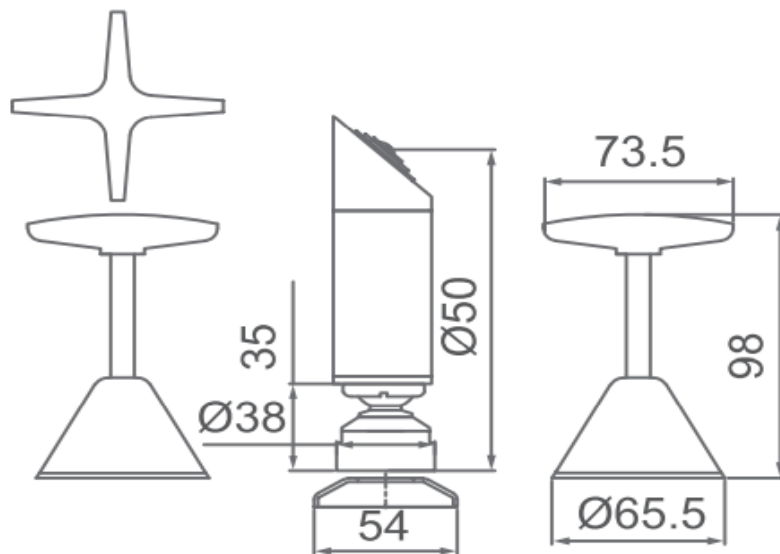

SEA STAR SHOWER SET

WELS: 3 Star 9L/min
WELS Reg No: T10663
Pressure Rating:
Min 150KPa - Max 500KPa

Chrome
WT 251

SPECIFICATIONS

CLEANING & MAINTENANCE:

Tapware should be cleaned with mild detergent and water
All Products must be cleaned with a soft cloth with soapy water, avoid waxes, solvents, abrasives, acids and other chemical based cleaners
Warranty will be void if damages are caused by unsuitable cleaning products